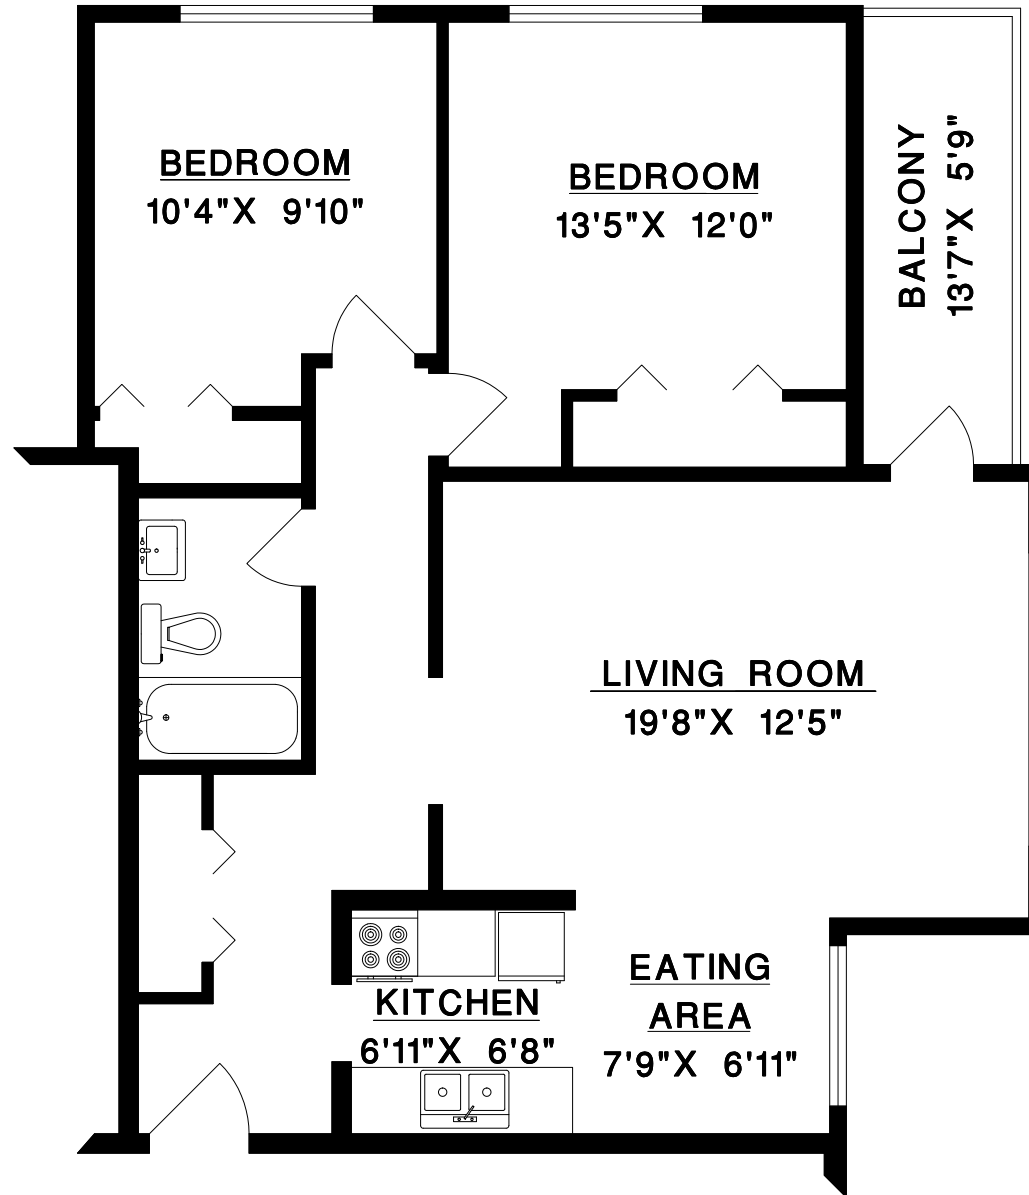

#210 - 5400 204TH SREET,  
LANGLEY, B.C.

SHERIDAN PLACE

2 BEDROOM SUITE 861 SQ. FT.

BALCONY 65 SQ. FT.

DRAWN BY: CN  
DATE: MAY 2023  
REVISED: