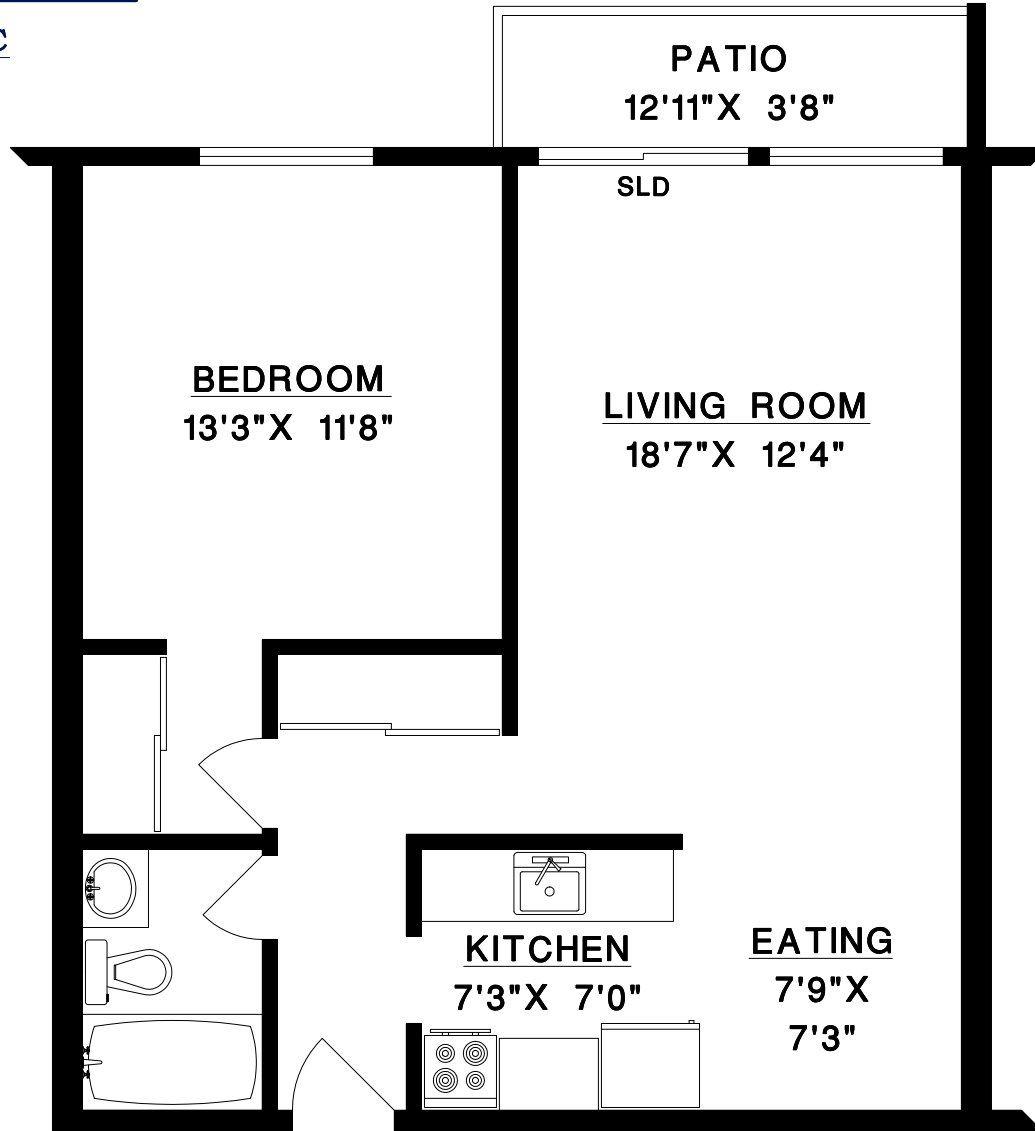

#125 - 5381 207TH STREET,
LANGLEY, B.C.

PARK TERRACE C

1 BEDROOM SUITE 690 SQ. FT.

PATIO 47 SQ. FT.

DRAWN BY: CN
DATE: MARCH 2018
REVISED:

MEASURE MASTERS
SURREY/WHITE ROCK
(604) 539-0285
surrey@measuremasters.ca