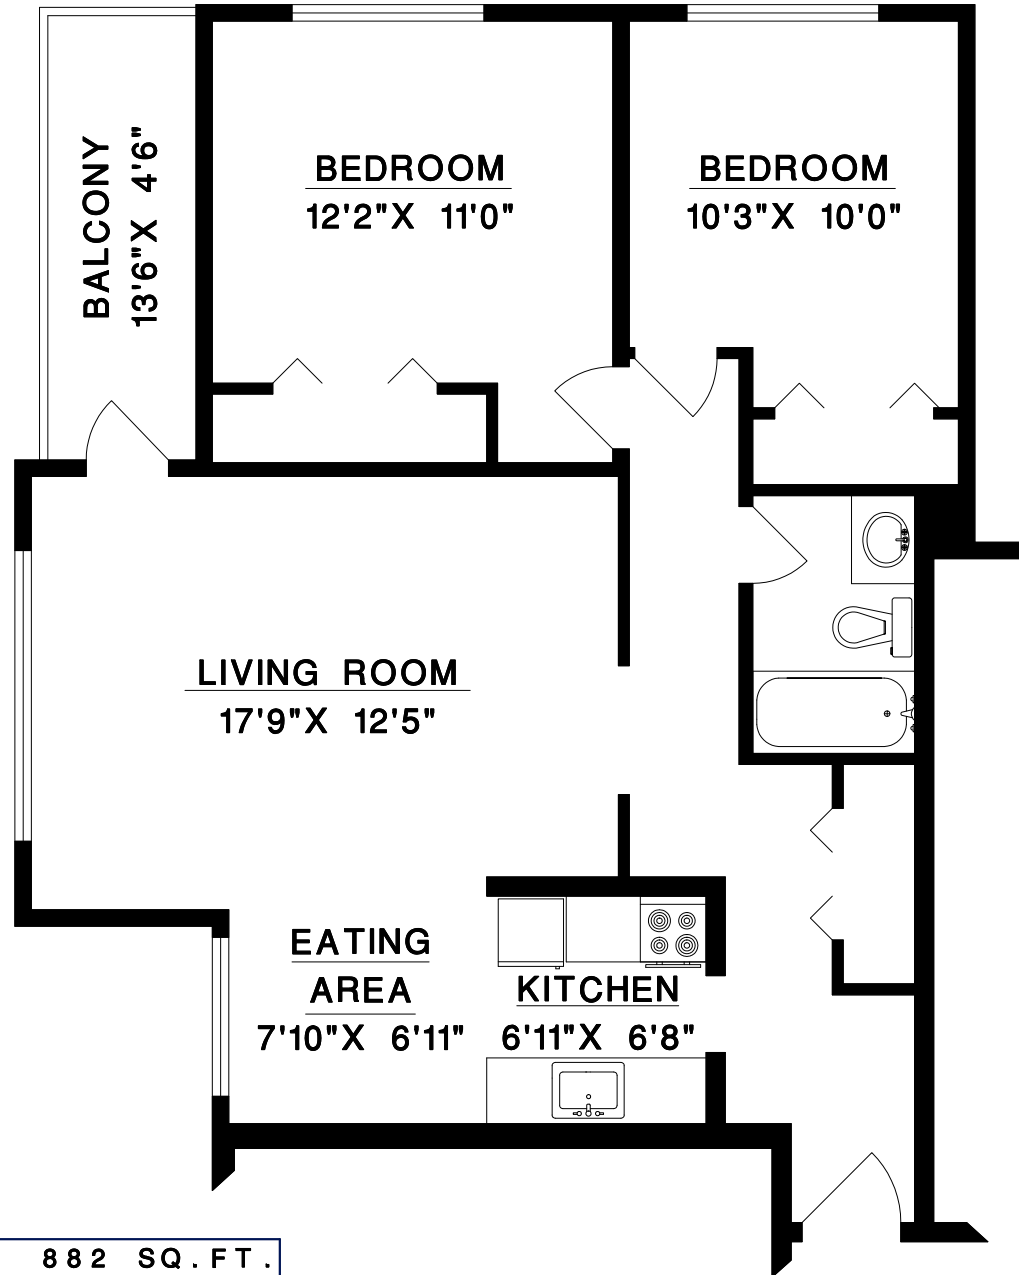

#311 - 5400 204TH SREET,  
LANGLEY, B.C.

SHERIDAN PLACE

2 BEDROOM SUITE 882 SQ. FT.

BALCONY 65 SQ. FT.

DRAWN BY: CN  
DATE: MAY 2023  
REVISED: