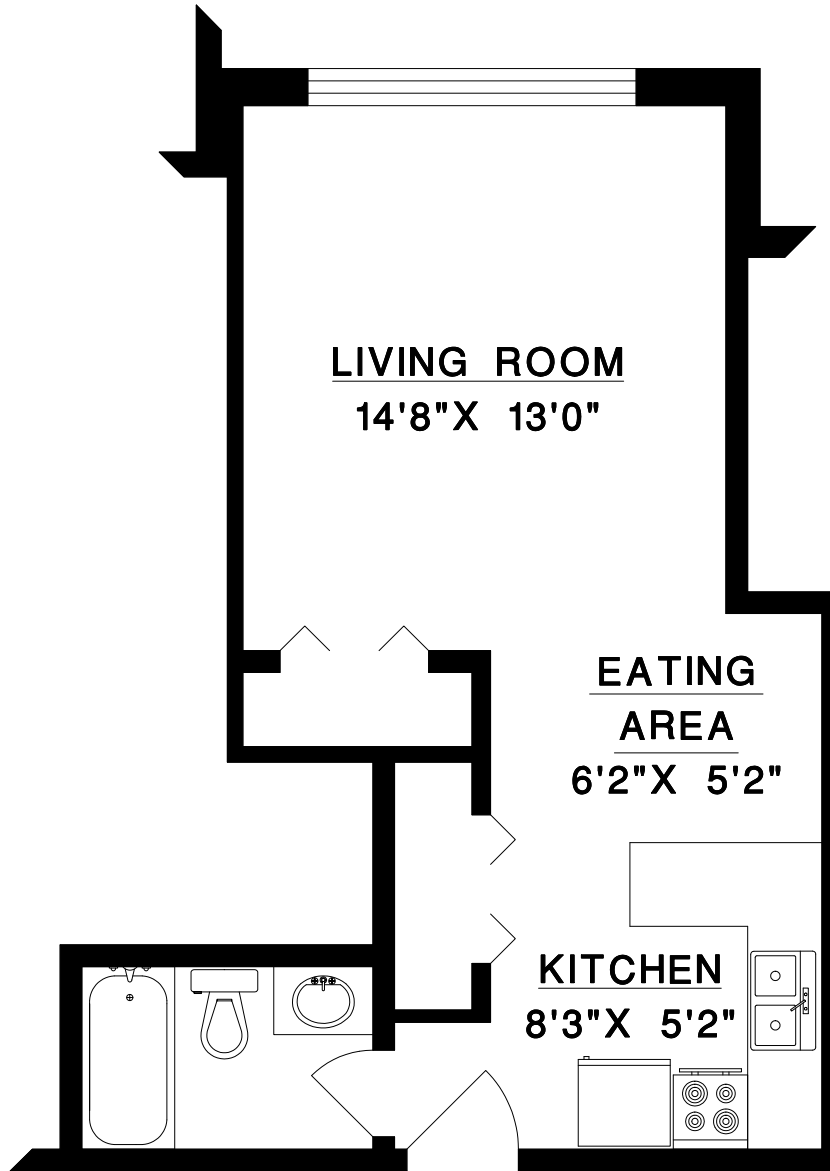

#104 - 5400 204TH SREET,
LANGLEY, B.C.

SHERIDAN PLACE

STUDIO SUITE 458 SQ. FT.

DRAWN BY: CN
DATE: MAY 2023
REVISED: