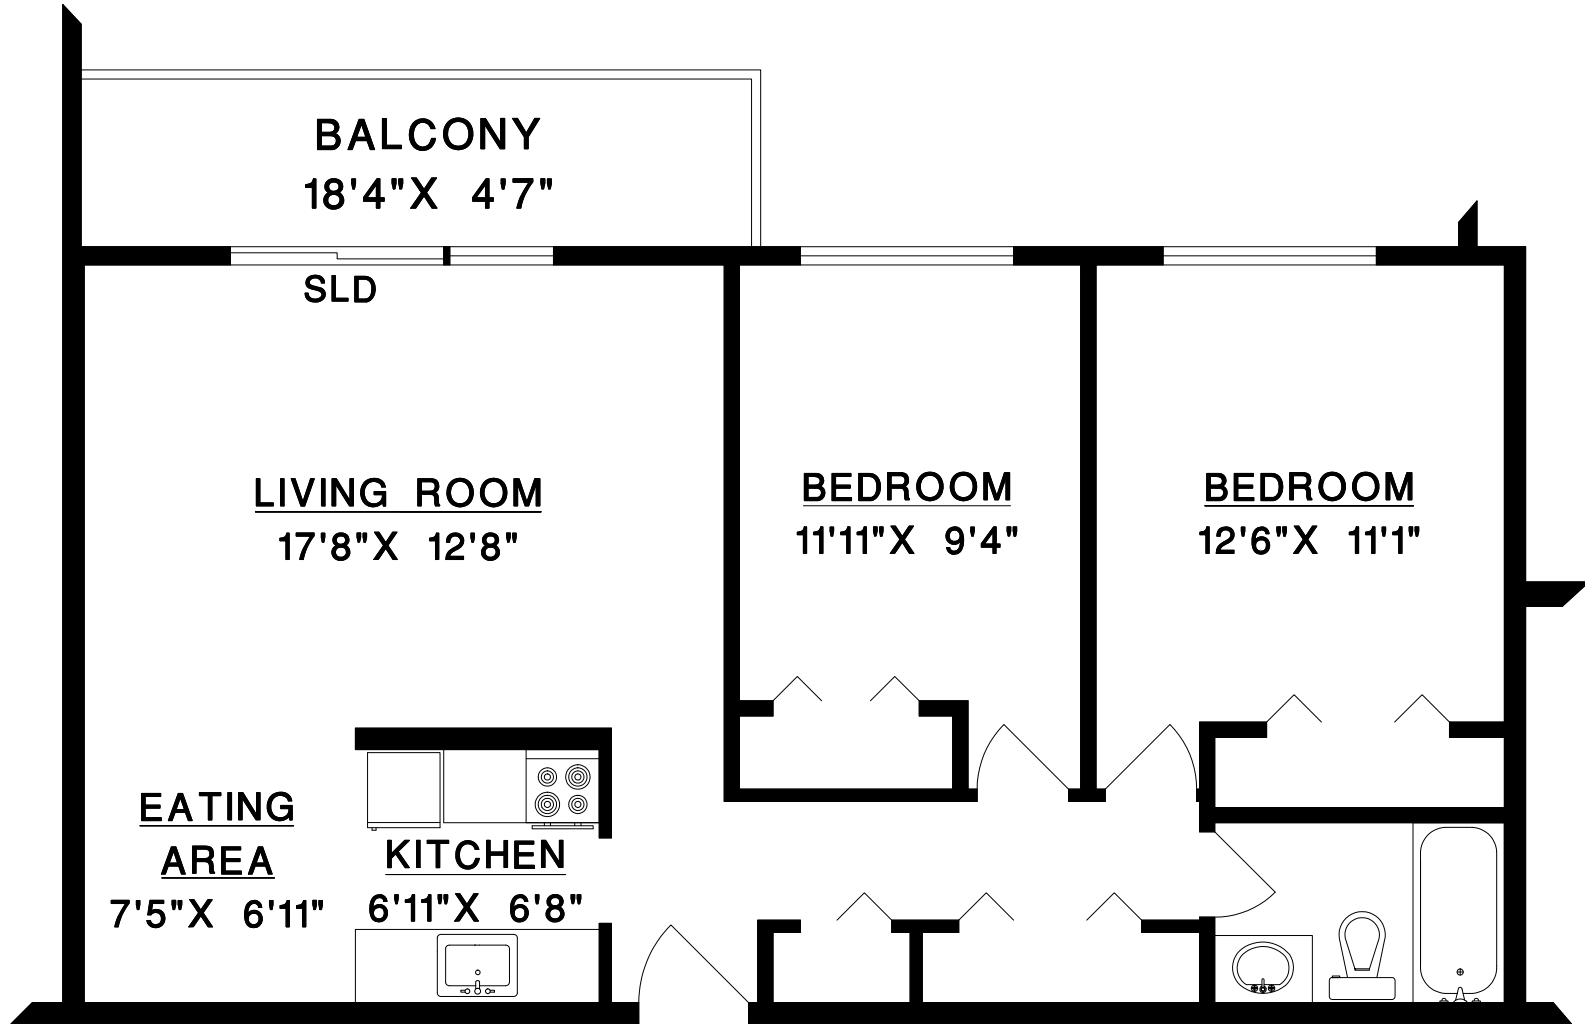

#308 - 5400 204TH SREET,  
LANGLEY, B.C.

SHERIDAN PLACE

2 BEDROOM SUITE 837 SQ. FT.

BALCONY 90 SQ. FT.

DRAWN BY: CN  
DATE: MAY 2023  
REVISED: